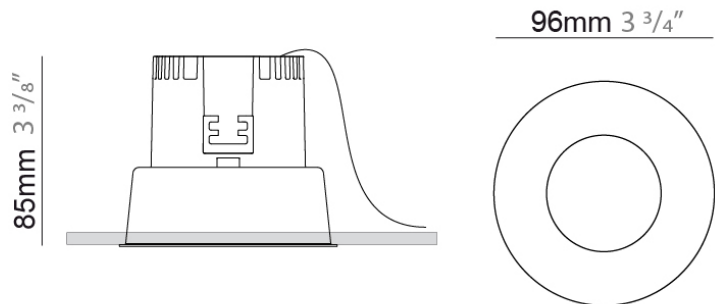

DIXIT RA8 RECESSED

L5600421

GENERAL

Series: Dixit
Subseries: Dixit RA8
Brand: Ivela
Division: Architectural
Mounting Type: Recessed
Mounting Location: Ceiling
Subcategory: Downlight

PHYSICAL

Shape: Round
Diameter (mm): 96
Diameter (in): 3 3/4
Height (mm): 85
Height (in): 3 3/8
Min. Recessing Depth (mm): 125
Min. Recessing Depth (in): 4 15/16
Light Distribution: Direct
Weight (kg): 0.5
Weight (lbs): 1.1
Diffuser: Clear Polycarbonate
Fixture Finish: MWH
Fixture Material: Aluminum Die Cast
Cut-out Measurements: 92mm (3 5/8")

ELECTRICAL

Input Wattage Range: 1 - 9 W
Lamp Type: LED
Total Output Wattage (W): 6.5
Driver Included: No
Driver Location: Recessed Housing
Housing: See components
Constant Current (MA): 250

LED

Color Temperature (°K): 3000
CRI: >80 CRI
Lamp Life (hrs): 50000

OPTICAL

Reflector: 25

RATINGS AND CERTIFICATIONS

IP rating: IP44